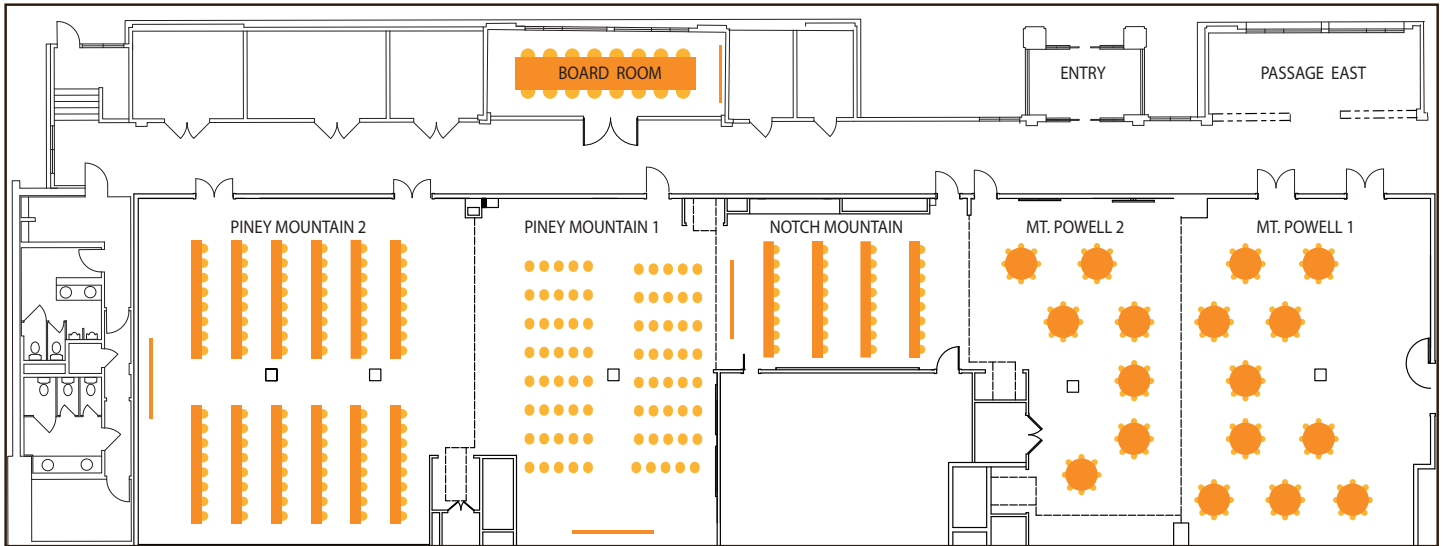

CONFERENCE CENTER